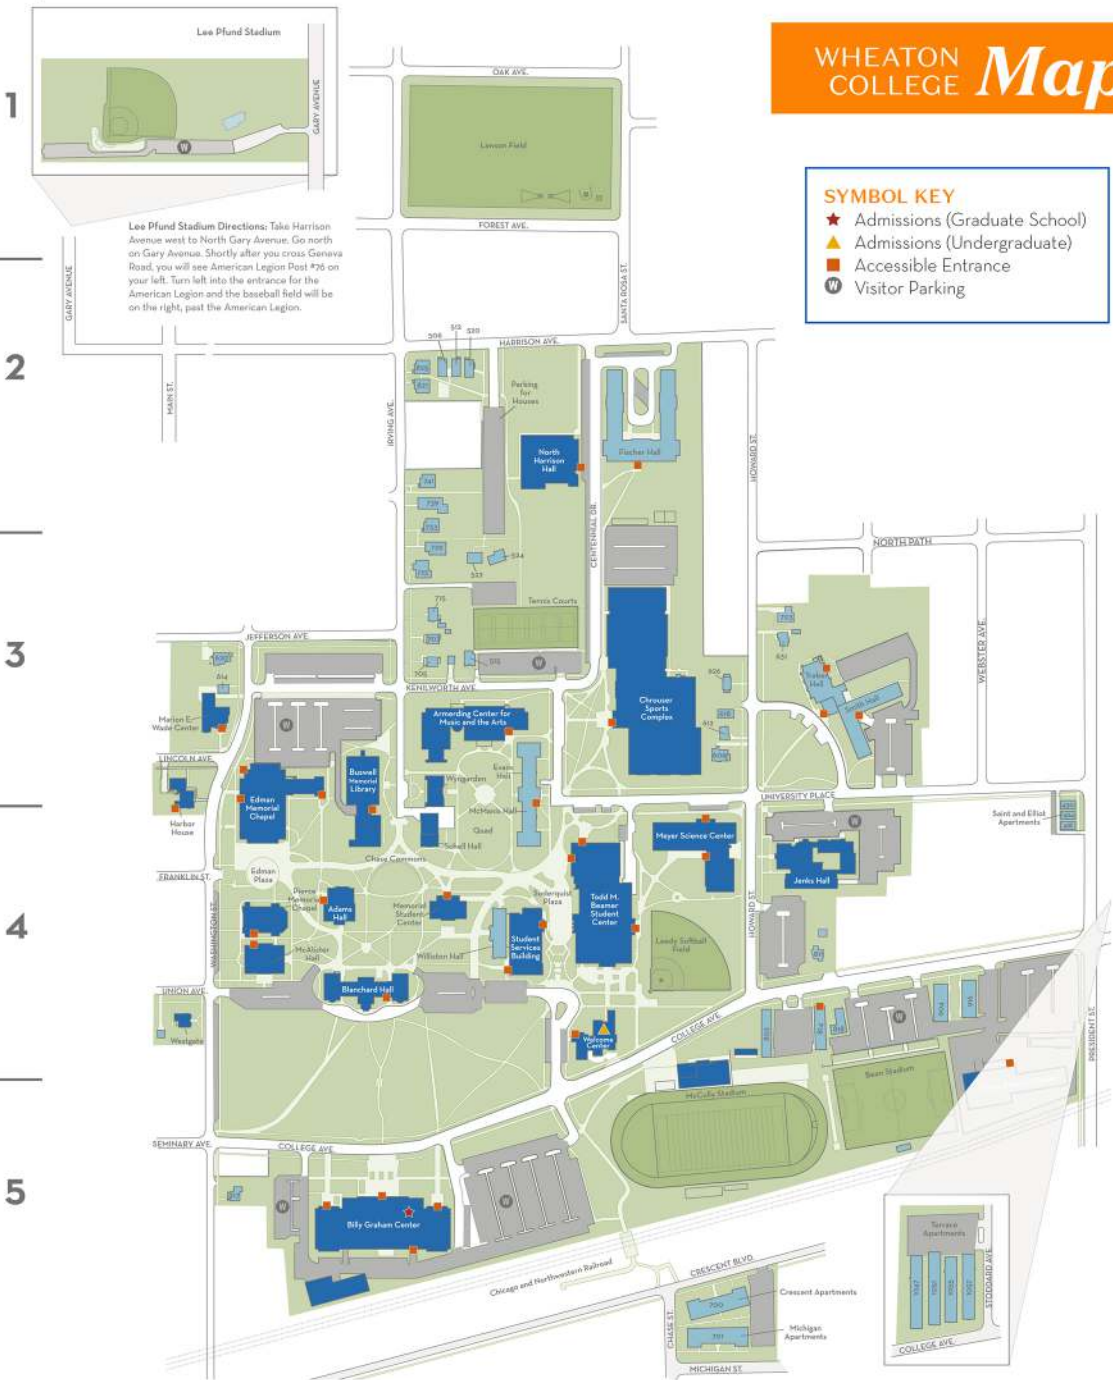

WHEATON COLLEGE *Map*

SYMBOL KEY

- ★ Admissions (Graduate School)
- ▲ Admissions (Undergraduate)
- Accessible Entrance
- Ⓜ Visitor Parking

CAMPUS LOCATIONS

- Adams Hall (A-4)
- Armerding Center for Music and the Arts (B-3)
- Billy Graham Center (B-5)
 - Advancement
 - Barrows Auditorium
 - Billy Graham Center Museum
 - Graduate School (Admissions)
- Blanchard Hall (B-4)
 - Human Resources
- Buswell Memorial Library (B-3)
- Chase Service Center (D-5)
- Chrouser Sports Complex (C-3)
 - King Arena
 - Lederhouse Natatorium
 - Eckert Recreation Center
- Bean Stadium (D-5)
- East Campus (D-1)
- Edman Memorial Chapel (A-3)
- Harbor House (A-3)
- Jenks Hall (C-4)
 - Arena Theater
 - ROTC
- Lawson Field (B-1)
- Lee Pfund Stadium (A-1)
- Leedy Softball Field (C-4)

- Marion E. Wade Center (A-3)
- Bakke Auditorium
- McAlister Conservatory (A-4)
- McCully Stadium (C-5)
- McManis Hall (B-4)
 - Conference Services
- Memorial Student Center (B-4)
 - The Wheaton College Center for Faith, Politics, and Economics
- Meyer Science Center (C-4)
- North Harrison Hall (B-2)
 - Counseling Center
 - Student Health Services
- Pierce Memorial Chapel (A-4)
 - Community School of the Arts
- Schell Hall (B-4)
 - HNGR
 - HoneyRock
- Student Services Building (B-4)
 - Bookstore
 - Center for Vocation and Career Registrar
 - Student and Financial Services
 - Ticket & Information Office
- Tennis Courts (B-3)
- Todd M. Beamer Student Center (B-4)
 - Anderson Commons Dining Hall
 - Coray Alumni Gym